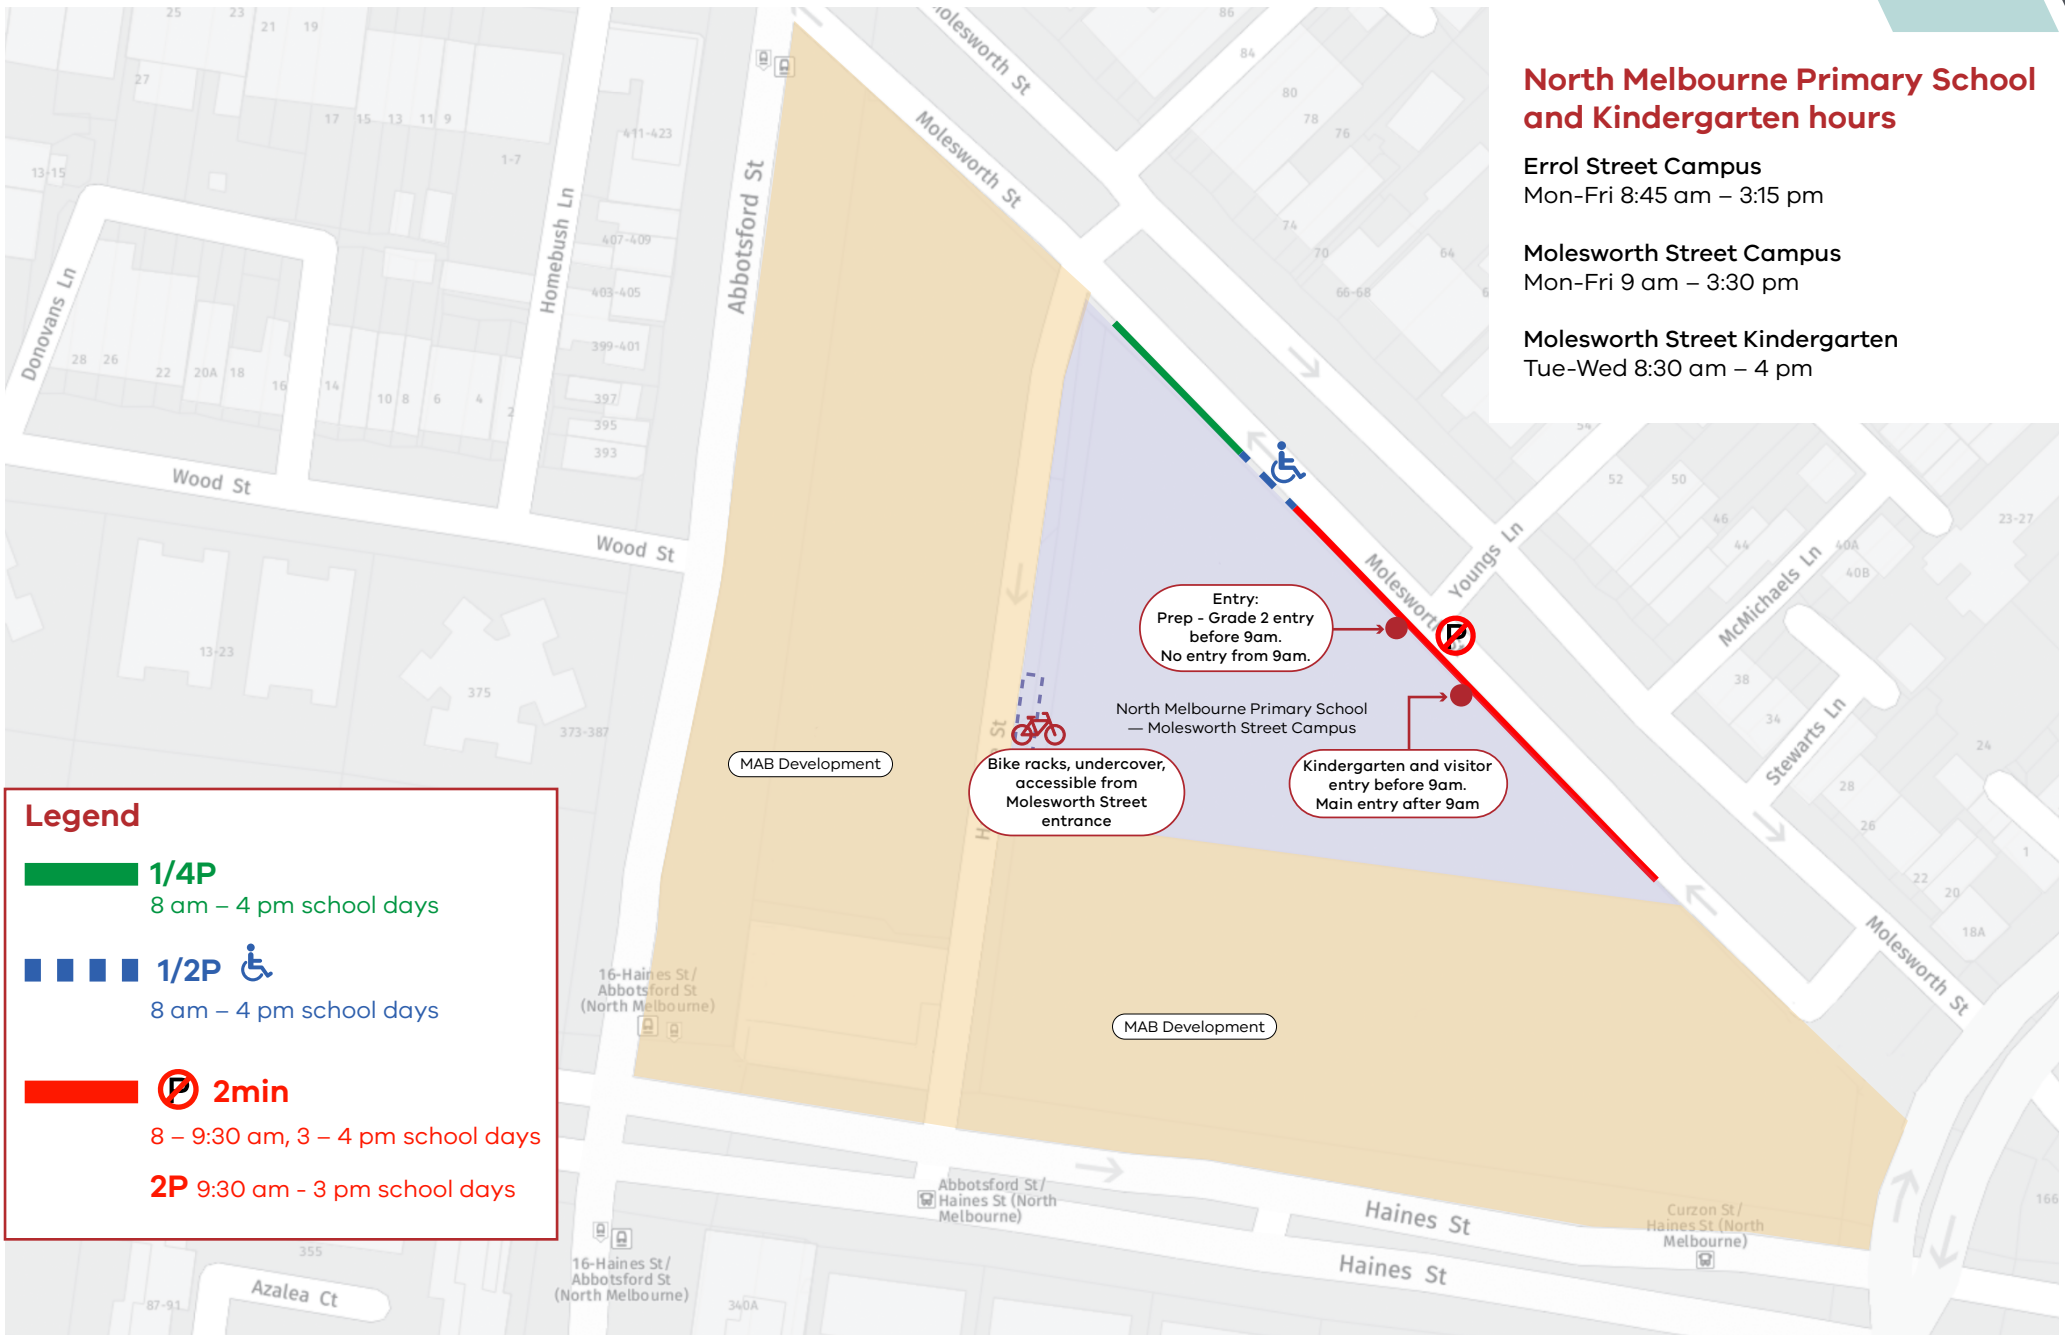

North Melbourne Primary School and Kindergarten hours

Errol Street Campus
Mon-Fri 8:45 am – 3:15 pm

Molesworth Street Campus
Mon-Fri 9 am – 3:30 pm

Molesworth Street Kindergarten
Tue-Wed 8:30 am – 4 pm

Legend

- 1/4P**
8 am – 4 pm school days
- 1/2P**
8 am – 4 pm school days
- P 2min**
8 – 9:30 am, 3 – 4 pm school days
- 2P** 9:30 am – 3 pm school days

*updated map for future terms to be provided